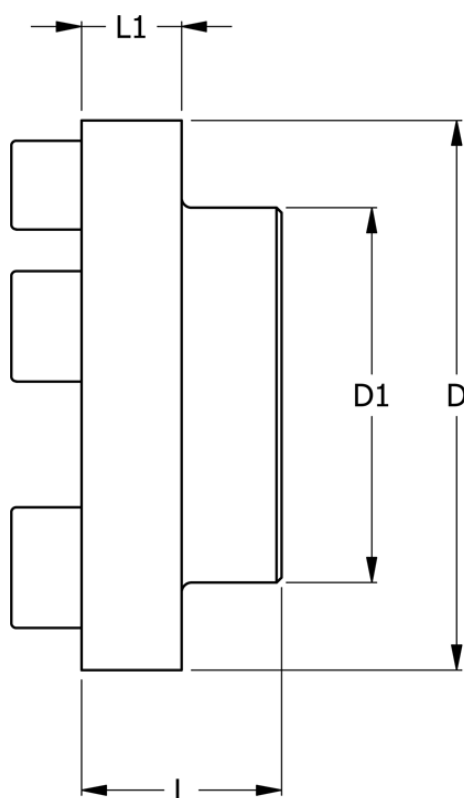

Article number: 330628004

Description: Coupling N-Eupex str. 280
Part 4 without bore

Measures

D	= 280
D1	= 180
L	= 110
L1	= 20
Max bore	= 110
Torque (N m)	= 3900